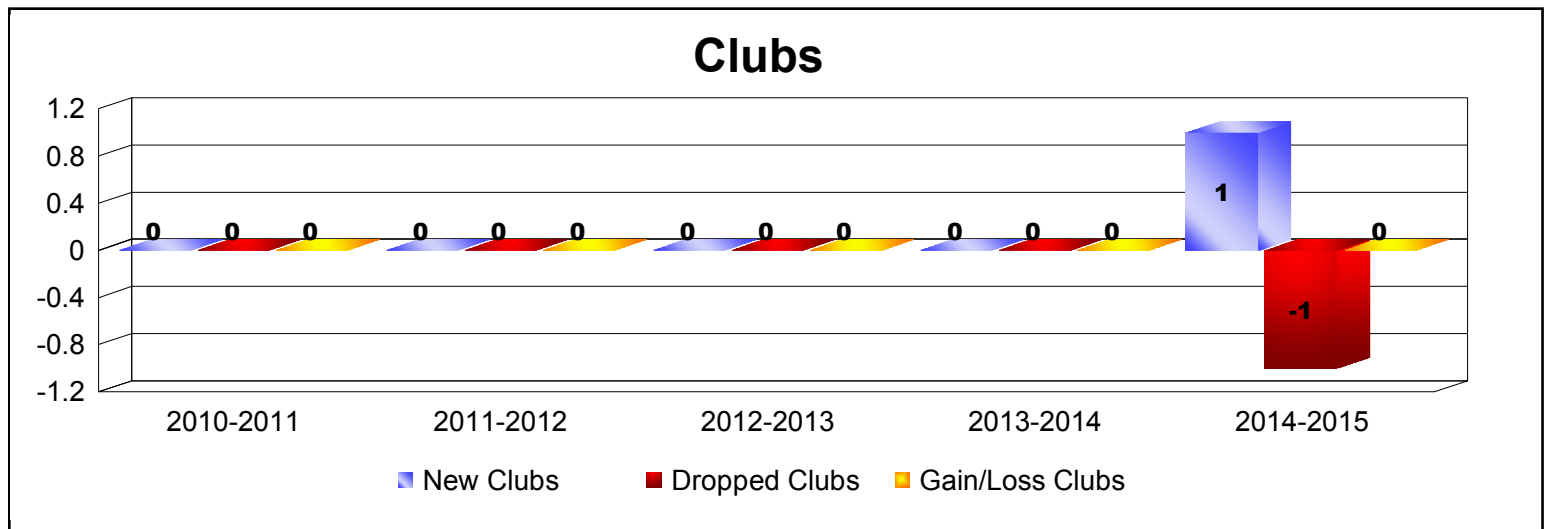

Year	New Clubs	Dropped Clubs	Gain/ Loss Clubs	New Members	Charter Members	Reinstate Members	Transfer Members	Total Member Added	Total Members Dropped	Gain/ Loss Members
2010-2011	0	0	0	111	0	3	11	125	-115	10
2011-2012	0	0	0	89	0	10	15	114	-130	-16
2012-2013	0	0	0	93	0	4	17	114	-153	-39
2013-2014	0	0	0	94	0	4	21	119	-147	-28
2014-2015	1	-1	0	96	28	4	11	139	-134	5
<b>Average</b>	<b>0</b>	<b>0</b>	<b>0</b>	<b>97</b>	<b>6</b>	<b>5</b>	<b>15</b>	<b>122</b>	<b>-136</b>	<b>-14</b>

Year	New Clubs	Dropped Clubs	Gain/ Loss Clubs	New Members	Charter Members	Reinstate Members	Transfer Members	Total Member Added	Total Members Dropped	Gain/ Loss Members
2010-2011	0	0	0	34	0	1	1	36	-28	8
2011-2012	0	0	0	17	0	3	2	22	-32	-10
2012-2013	0	0	0	22	0	0	4	26	-26	0
2013-2014	0	0	0	28	0	1	3	32	-30	2
2014-2015	0	0	0	23	0	3	3	29	-23	6
<b>Average</b>	<b>0</b>	<b>0</b>	<b>0</b>	<b>25</b>	<b>0</b>	<b>2</b>	<b>3</b>	<b>29</b>	<b>-28</b>	<b>1</b>