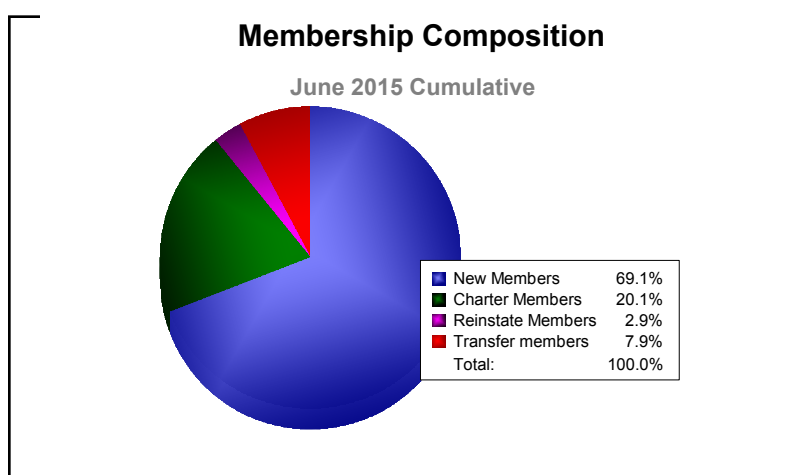

Year	New Clubs	Dropped Clubs	Gain/ Loss Clubs	New Members	Charter Members	Reinstate Members	Transfer Members	Total Member Added	Total Members Dropped	Gain/ Loss Members
2010-2011	0	0	0	111	0	3	11	125	-115	10
2011-2012	0	0	0	89	0	10	15	114	-130	-16
2012-2013	0	0	0	93	0	4	17	114	-153	-39
2013-2014	0	0	0	94	0	4	21	119	-147	-28
2014-2015	1	-1	0	96	28	4	11	139	-134	5
<b>Average</b>	<b>0</b>	<b>0</b>	<b>0</b>	<b>97</b>	<b>6</b>	<b>5</b>	<b>15</b>	<b>122</b>	<b>-136</b>	<b>-14</b>