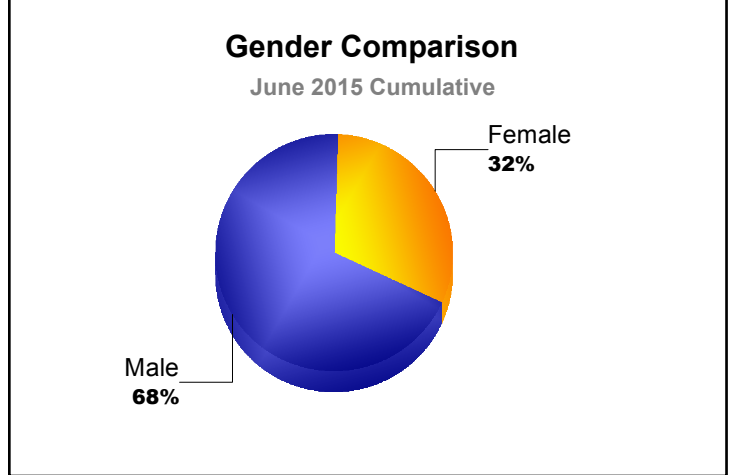

Year	New Clubs	Dropped Clubs	Gain/ Loss Clubs	New Members	Charter Members	Reinstate Members	Transfer Members	Total Member Added	Total Members Dropped	Gain/ Loss Members
2010-2011	0	0	0	111	0	3	11	125	-115	10
2011-2012	0	0	0	89	0	10	15	114	-130	-16
2012-2013	0	0	0	93	0	4	17	114	-153	-39
2013-2014	0	0	0	94	0	4	21	119	-147	-28
2014-2015	1	-1	0	96	28	4	11	139	-134	5
<b>Average</b>	<b>0</b>	<b>0</b>	<b>0</b>	<b>97</b>	<b>6</b>	<b>5</b>	<b>15</b>	<b>122</b>	<b>-136</b>	<b>-14</b>