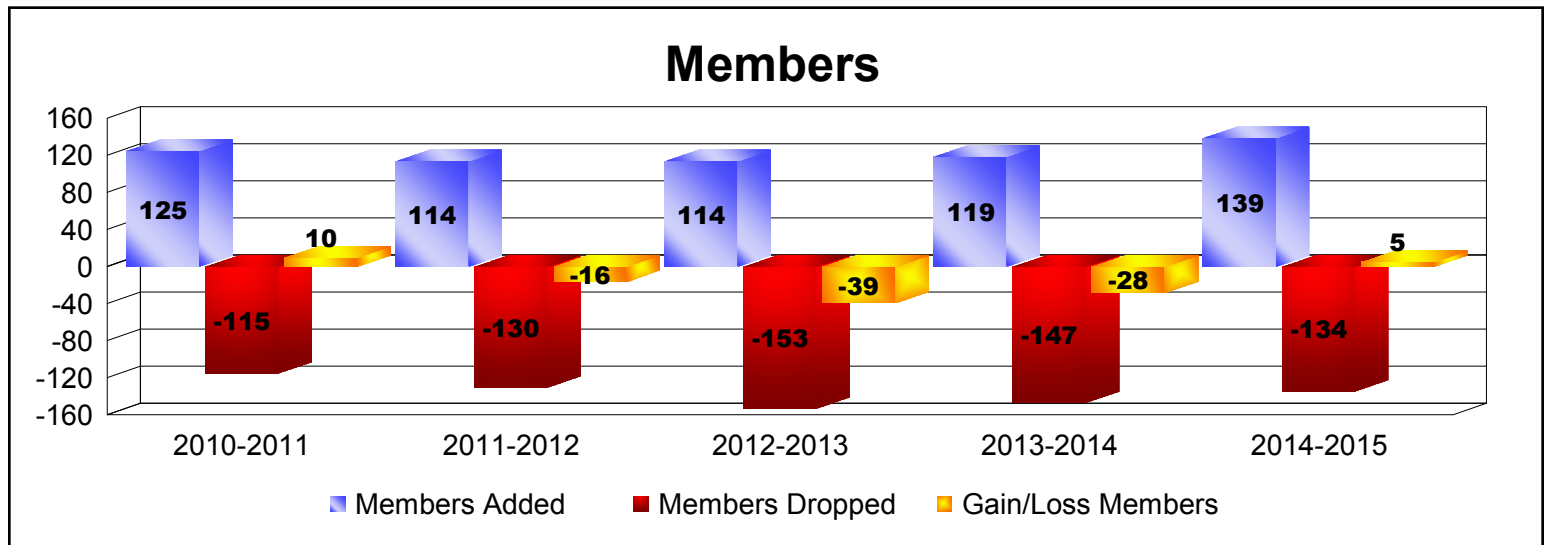

Year	New Clubs	Dropped Clubs	Gain/ Loss Clubs	New Members	Charter Members	Reinstate Members	Transfer Members	Total Member Added	Total Members Dropped	Gain/ Loss Members
2010-2011	0	0	0	111	0	3	11	125	-115	10
2011-2012	0	0	0	89	0	10	15	114	-130	-16
2012-2013	0	0	0	93	0	4	17	114	-153	-39
2013-2014	0	0	0	94	0	4	21	119	-147	-28
2014-2015	1	-1	0	96	28	4	11	139	-134	5
<b>Average</b>	<b>0</b>	<b>0</b>	<b>0</b>	<b>97</b>	<b>6</b>	<b>5</b>	<b>15</b>	<b>122</b>	<b>-136</b>	<b>-14</b>

Year	New Clubs	Dropped Clubs	Gain/ Loss Clubs	New Members	Charter Members	Reinstate Members	Transfer Members	Total Member Added	Total Members Dropped	Gain/ Loss Members
2010-2011	0	0	0	34	0	1	1	36	-28	8
2011-2012	0	0	0	17	0	3	2	22	-32	-10
2012-2013	0	0	0	22	0	0	4	26	-26	0
2013-2014	0	0	0	28	0	1	3	32	-30	2
2014-2015	0	0	0	23	0	3	3	29	-23	6
<b>Average</b>	<b>0</b>	<b>0</b>	<b>0</b>	<b>25</b>	<b>0</b>	<b>2</b>	<b>3</b>	<b>29</b>	<b>-28</b>	<b>1</b>